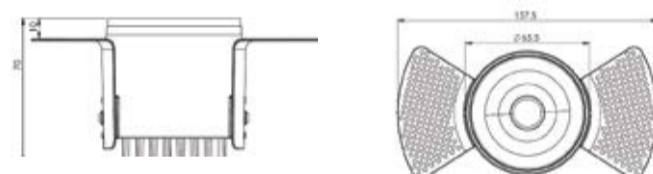

Types

Recessed

Single Line Diagram

Anthus TL- 35

Anthus TL General - 65

Anthus TL Spot- 65

Anthus TL Spot- 87

ANTHUS TL

ANTHUS TL- 35

System Power	Dimension	Beam Angle
5W	Outer Dia- 35mm, Overall Width- 89mm Height- 60mm	13°, 18°, 24°, 28°

ANTHUS TL GENERAL- 65

System Power	Dimension	Beam Angle
10W	Outer Dia- 65.5mm, Overall Width- 137.5mm Height- 70mm	38°, 78°

ANTHUS TL SPOT- 65

System Power	Dimension	Beam Angle
10W	Outer Dia- 65.5mm, Overall Width- 137.5mm Height- 70mm	6°, 15°, 26°, 36°, 60°

ANTHUS TL- 87

System Power	Dimension	Beam Angle
15W	Outer Dia- 87mm, Overall Width- 171mm Height- 95mm	6°, 15°, 26°, 36°, 60°