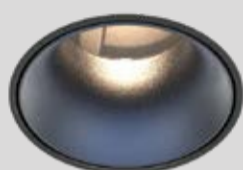

ANTHUS TRIMLESS

ANTHUS TRIMLESS

Anthus Trimless Downlight features has:

- Die cast- aluminium Luminaire housing
- Premium powder coated finish
- COB (Chip on Board) technology with Lens
- Available in Fixed Trimless version
- LED with effective colour rendering
- Provides comfortable illumination with reduced eye strain, ideal for premium interiors.
- Delivers focused and controlled light distribution for accent
- Ensures excellent lumen output with low energy consumption.

Quick Info

CRI ≥ 90

3000K/ 4000K/ 5700K

ON-OFF/ON-OFF (FLICKER FREE)

DALI-2 DT6, DALI-2 DT8, DALI+

SDCM<3

Lens & Reflector

L70 @50,000h