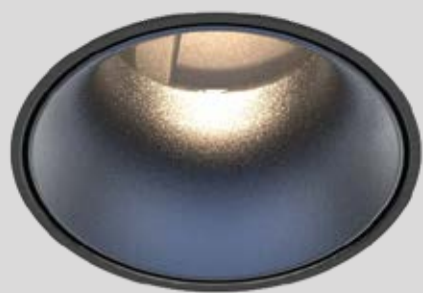

ANTHUS TRIMLESS

ANTHUS TRIMLESS

Anthus Trimless Downlight features has:

- Die cast- aluminium Luminaire housing
- Premium powder coated finish
- COB (Chip on Board) technology with Lens
- Available in Fixed Trimless version
- LED with effective colour rendering
- Provides comfortable illumination with reduced eye strain, ideal for premium interiors.
- Delivers focused and controlled light distribution for accent
- Ensures excellent lumen output with low energy consumption.

Quick Info

CRI ≥ 90

3000K/ 4000K/ 5700K

ON-OFF/ON-OFF (FLICKER FREE)

DALI-2 DT6, DALI-2 DT8, DALI+

SDCM<3

Lens & Reflector

L70 @50,000h