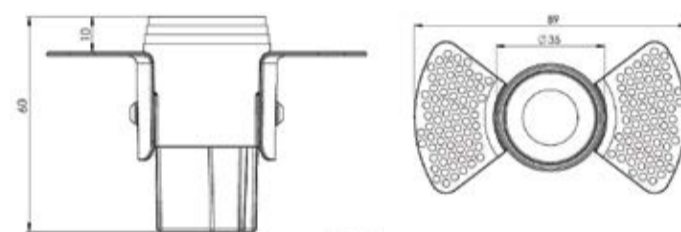

Types

Recessed

Single Line Diagram

Anthus TL- 35

Anthus TL General - 65

Anthus TL Spot- 65

Anthus TL Spot- 87

ANTHUS TL

ANTHUS TL- 35

System Power	Dimension	Beam Angle
5W	Outer Dia- 35mm, Overall Width- 89mm Height- 60mm	13°, 18°, 24°, 28°

ANTHUS TL GENERAL- 65

System Power	Dimension	Beam Angle
10W	Outer Dia- 65.5mm, Overall Width- 137.5mm Height- 70mm	38°, 78°

ANTHUS TL SPOT- 65

System Power	Dimension	Beam Angle
10W	Outer Dia- 65.5mm, Overall Width- 137.5mm Height- 70mm	6°, 15°, 26°, 36°, 60°

ANTHUS TL- 87

System Power	Dimension	Beam Angle
15W	Outer Dia- 87mm, Overall Width- 171mm Height- 95mm	6°, 15°, 26°, 36°, 60°