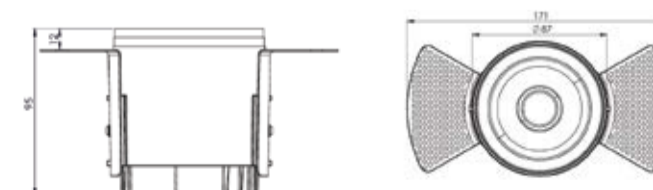

Types

Recessed

Single Line Diagram

Anthus TL- 35

Anthus TL General - 65

Anthus TL Spot- 65

Anthus TL Spot- 87

ANTHUS TL

ANTHUS TL- 35

System Power	Dimension	Beam Angle
5W	Outer Dia- 35mm, Overall Width- 89mm Height- 60mm	13°, 18°, 24°, 28°

ANTHUS TL GENERAL- 65

System Power	Dimension	Beam Angle
10W	Outer Dia- 65.5mm, Overall Width- 137.5mm Height- 70mm	38°, 78°

ANTHUS TL SPOT- 65

System Power	Dimension	Beam Angle
10W	Outer Dia- 65.5mm, Overall Width- 137.5mm Height- 70mm	6°, 15°, 26°, 36°, 60°

ANTHUS TL- 87

System Power	Dimension	Beam Angle
15W	Outer Dia- 87mm, Overall Width- 171mm Height- 95mm	6°, 15°, 26°, 36°, 60°