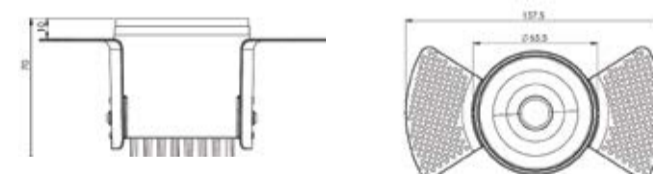

Types

Recessed

Single Line Diagram

Anthus TL- 35

Anthus TL General - 65

Anthus TL Spot- 65

Anthus TL Spot- 87

ANTHUS TL

ANTHUS TL- 35

System Power	Dimension	Beam Angle
5W	Outer Dia- 35mm, Overall Width- 89mm Height- 60mm	13°, 18°, 24°, 28°

ANTHUS TL GENERAL- 65

System Power	Dimension	Beam Angle
10W	Outer Dia- 65.5mm, Overall Width- 137.5mm Height- 70mm	38°, 78°

ANTHUS TL SPOT- 65

System Power	Dimension	Beam Angle
10W	Outer Dia- 65.5mm, Overall Width- 137.5mm Height- 70mm	6°, 15°, 26°, 36°, 60°

ANTHUS TL- 87

System Power	Dimension	Beam Angle
15W	Outer Dia- 87mm, Overall Width- 171mm Height- 95mm	6°, 15°, 26°, 36°, 60°